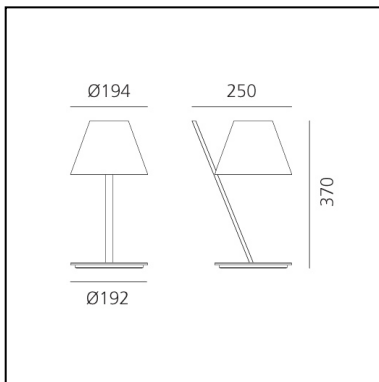

La Petite - Black

Quaglio Simonelli

IP20   

LUMINAIRE *

- Watt: **5W**
- Delivered lumen output: **307lm**
- Efficiency: **65%**
- Efficacy: **61.38lm/W**

* For **CR180** data may vary depending on the source installed.
Light measurements are provided in relative form and technical lighting calculations may be updated according to the effective source used.

DESCRIPTION

An archetypal lampshade balancing on a slanted rod creates a balanced and stylish geometric composition that is mesmerising despite its simplicity. The lampshade is a light plastic volume closed by two diffusers that produce a delightful soft direct and indirect light. The joint supports the lampshade on a minimalist resting point, connecting it to the aluminum rod.

FEATURES

- Product Code: **1751030A**
- Colour: **Black**
- Installation: **Table**
- Material: **polycarbonate, aluminium, methacrylate**
- Series: **Design Collection**
- Environment: **Indoor**
- design by: **Quaglio Simonelli**

DIMENSIONS

- Length: **250 mm**
- Width: **194 mm**
- Height: **370 mm**
- Base Diameter: **192 mm**
- Glow Wire Test: **650°**

SOURCES NOT INCLUDED

- Category: **LED RETROFIT**
- Number: **1**
- Socket: **E14**