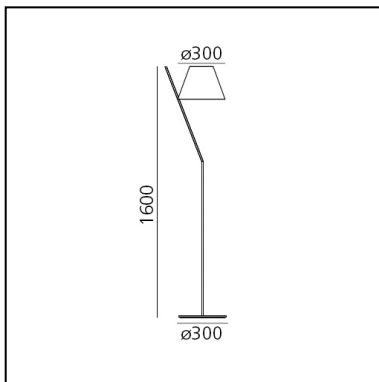

La Petite Floor - Black

Quaglio Simonelli

LUMINAIRE *

- Watt: **12W**
- Delivered lumen output: **872lm**
- CCT: **2700K**
- Efficiency: **57%**
- Efficacy: **72.70lm/W**

← **CR180** data may vary depending on the source installed.
Light measurements are provided in relative form and technical lighting calculations may be updated according to the effective source used.

DESCRIPTION

An archetypal lampshade balancing on a slanted rod creates a balanced and stylish geometric composition that is mesmerising despite its simplicity. The lampshade is a light plastic volume closed by two diffusers that produce a delightful soft direct and indirect light. The joint supports the lampshade on a minimalist resting point, connecting it to the aluminum rod.

FEATURES

- Product Code: **1753030A**
- Colour: **Black**
- Installation: **Floor**
- Material: **Polycarbonate, aluminium, methacrylate**
- Series: **Design Collection**
- Environment: **Indoor**
- design by: **Quaglio Simonelli**

DIMENSIONS

- Width: **380 mm**
- Height: **1600 mm**
- Diameter: **300 mm**
- Base Diameter: **300 mm**

SOURCES NOT INCLUDED

- Category: **LED RETROFIT**
- Number: **1**
- Socket: **E27**