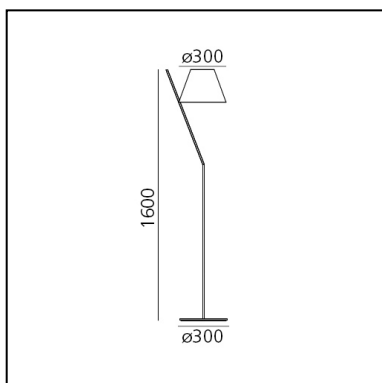

La Petite Floor - White

Quaglio Simonelli

DESCRIPTION

An archetypal lampshade balancing on a slanted rod creates a balanced and stylish geometric composition that is mesmerising despite its simplicity. The lampshade is a light plastic volume closed by two diffusers that produce a delightful soft direct and indirect light. The joint supports the lampshade on a minimalist resting point, connecting it to the aluminum rod.

FEATURES

- Product Code: **1753020A**
- Colour: **White**
- Installation: **Floor**
- Material: **Polycarbonate, aluminium, methacrylate**
- Series: **Design Collection**
- Environment: **Indoor**
- design by: **Quaglio Simonelli**

DIMENSIONS

- Width: **380 mm**
- Height: **1600 mm**
- Diameter: **300 mm**
- Base Diameter: **300 mm**

SOURCES NOT INCLUDED

- Category: **LED RETROFIT**
- Number: **1**
- Socket: **E27**

LUMINAIRE *

- Watt: **12W**
- Delivered lumen output: **872lm**
- CCT: **2700K**
- Efficiency: **57%**
- Efficacy: **72.70lm/W**

← **CR180** data may vary depending on the source installed.
Light measurements are provided in relative form and technical lighting calculations may be updated according to the effective source used.