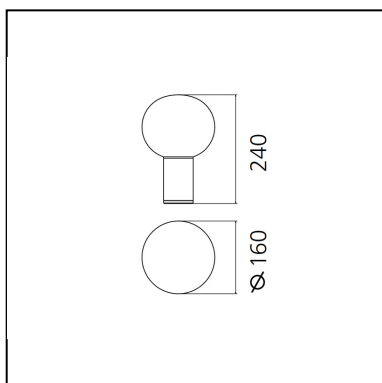

Laguna 16 Table - Satin Brass

Matteo Thun & Partners

IP20  

LUMINAIRE *

- Watt: **8W**
- Voltage: **220-240V**
- Delivered lumen output: **369lm**
- Efficiency: **79%**
- Efficacy: **73.86lm/W**

CR180 data may vary depending on the source installed.
Light measurements are provided in relative form and technical lighting calculations may be updated according to the effective source used.

DESCRIPTION

A cylindrical base accommodates the light source, concealing it while supporting the blown glass diffuser. The blown milk glass with plate-glass shading makes it possible to achieve a soft light on the work surface or the wall and a higher-performing light towards the room.

FEATURES

- Product Code: **1800140A**
- Colour: **Satin brass**
- Installation: **Table**
- Material: **Blown glass, aluminium**
- Series: **Design Collection**
- design by: **Matteo Thun & Partners**

DIMENSIONS

- Height: **240 mm**
- Diameter: **160 mm**
- Base Diameter: **65 mm**
- Glow Wire Test: **750°C**

SOURCES NOT INCLUDED

- Category: **LED RETROFIT**
- Number: **1**
- Watt: **8W**
- Socket: **E14**