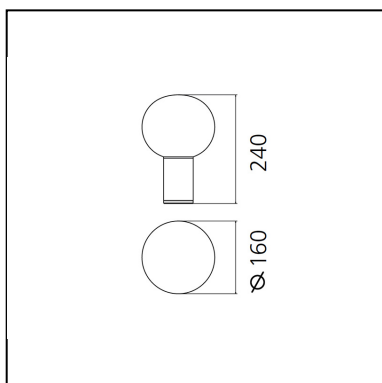

## LUMINAIRE \*

- Watt: **8W**
- Voltage: **220-240V**
- Delivered lumen output: **369lm**
- Efficiency: **79%**
- Efficacy: **73.86lm/W**

**CR180** data may vary depending on the source installed.  
Light measurements are provided in relative form and technical lighting calculations may be updated according to the effective source used.

## DIMENSIONS

- Height: **240 mm**
- Diameter: **160 mm**
- Base Diameter: **65 mm**
- Glow Wire Test: **750°C**