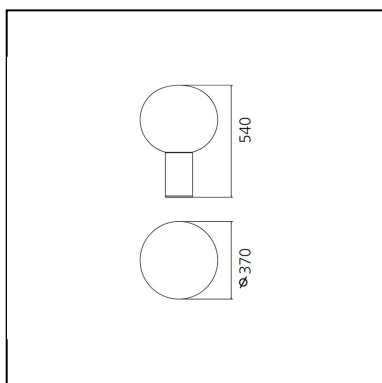

Laguna 37 Table - Satin Brass

Matteo Thun & Partners

IP20  

LUMINAIRE *

- Watt: **20W**
- Voltage: **220-240V**
- Delivered lumen output: **1507lm**
- Efficiency: **76%**
- Efficacy: **88.66lm/W**
- CRI: **80**

* Dimmer Typology: **Microswitch Dimmer**

Light measurements are provided in relative form and technical lighting calculations may be updated according to the effective source used.

DESCRIPTION

A cylindrical base accommodates the light source, concealing it while supporting the blown glass diffuser. The blown milk glass with plate-glass shading makes it possible to achieve a soft light on the work surface or the wall and a higher-performing light towards the room.

FEATURES

- Product Code: **1809140A**
- Colour: **Satin brass**
- Installation: **Table**
- Material: **Blown glass, aluminium**
- Series: **Design Collection**
- design by: **Matteo Thun & Partners**

DIMENSIONS

- Height: **541 mm**
- Diameter: **370 mm**
- Base Diameter: **130 mm**
- Glow Wire Test: **750°**

SOURCES NOT INCLUDED

- Category: **LED RETROFIT**
- Number: **1**
- Watt: **20W**
- Socket: **E27**