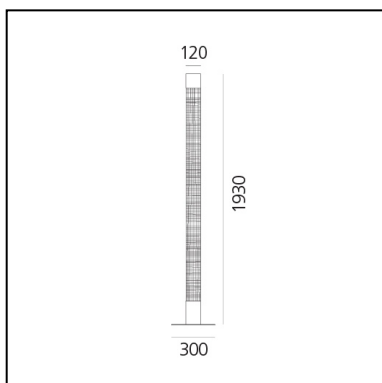

Mimesi 3000K - App Compatible

Carlotta de Bevilacqua

IP20   Dimmerable: 

LUMINAIRE

- Watt: **42W**
- Voltage: **220/240V**
- Delivered lumen output: **3733lm**
- CCT: **3000K**
- Efficiency: **82%**
- Efficacy: **88.89lm/W**
- CRI: **90**
- Dimmable Typology: **APP**

DESCRIPTION

Thanks to the dematerialisation of volumes and mimetic transparency, Mimesi blends in silently with its surroundings

FEATURES

- Product Code: **1835010APP**
- Colour: **Mirror**
- Installation: **Floor**
- Material: **Steel base, aluminum and engraved transparent technopolymer frame, aluminum reflector**
- Series: **Design Collection**
- Environment: **Indoor**
- Emission: **Indiretta, diffusa**
- design by: **Carlotta de Bevilacqua**

DIMENSIONS

- Length: **120 mm**
- Width: **120 mm**
- Height: **1930 mm**
- Base Length: **300 mm**
- Base Width: **300 mm**
- Impact Resistance: **N/D**
- Glow Wire Test: **650°**

SOURCES INCLUDED

- Category: **Led**
- Number: **1**
- Watt: **3W**
- Delivered lumen output: **100lm**
- Color temperature (K): **6000K**
- CRI: **80**