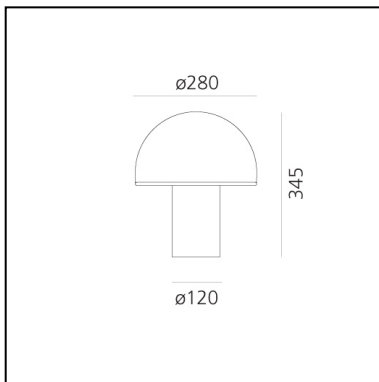

Onfale Medio

Luciano Vistosi

IP20   EAC 

LUMINAIRE *

- Watt: **10W**
- Voltage: **220V-240V**
- Delivered lumen output: **635lm**
- Efficiency: **68%**
- Efficacy: **63.47lm/W**

← **CR180** data may vary depending on the source installed.
Light measurements are provided in relative form and technical lighting calculations may be updated according to the effective source used.

DESCRIPTION

Body and diffuser in opaline blown glass. Transparent crystal edge added.

FEATURES

- Product Code: **A006500**
- Colour: **White**
- Installation: **Table**
- Material: **blown glass**
- Series: **Design Collection**
- Environment: **Indoor**
- Area contract: **All projects**
- Emission: **Diffused**
- design by: **Luciano Vistosi**

DIMENSIONS

- Height: **345 mm**
- Diameter: **280 mm**
- Base Diameter: **120 mm**

SOURCES NOT INCLUDED

- Category: **LED RETROFIT**
- Number: **1**
- Watt: **6W**
- Socket: **E14**
- Category: **LED RETROFIT**
- Number: **1**
- Watt: **2W**
- Socket: **E14**