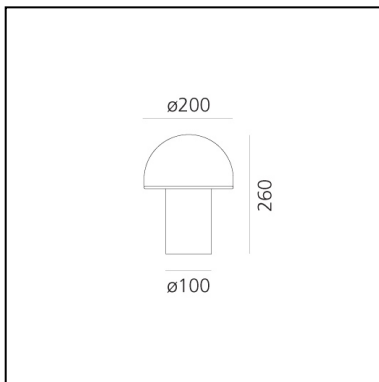

Onfale Piccolo

Luciano Vistosi

IP20   EAC 

LUMINAIRE *

- Watt: **5W**
- Voltage: **220V-240V**
- Delivered lumen output: **363lm**
- Efficiency: **77%**
- Efficacy: **72.53lm/W**

← **CR1, 80** data may vary depending on the source installed.
Light measurements are provided in relative form and technical lighting calculations may be updated according to the effective source used.

DESCRIPTION

Body and diffuser in opaline blown glass. Transparent crystal edge added.

FEATURES

- Product Code: **A006400**
- Colour: **White**
- Installation: **Table**
- Material: **blown glass**
- Series: **Design Collection**
- Environment: **Indoor**
- Area contract: **All projects**
- Emission: **Diffused**
- design by: **Luciano Vistosi**

DIMENSIONS

- Height: **260 mm**
- Diameter: **200 mm**
- Base Diameter: **100 mm**

SOURCES NOT INCLUDED

- Category: **LED RETROFIT**
- Number: **1**
- Watt: **6W**
- Socket: **E14**