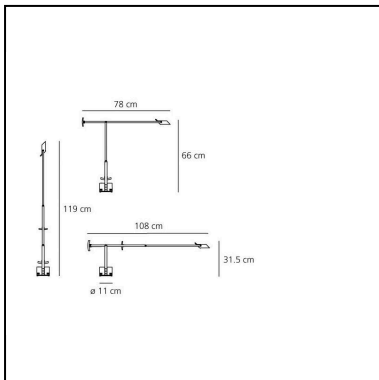

LUMINAIRE

- Transformer availability: **Integrated**
- Watt: **8W**
- Voltage: **220V-240V**
- Delivered lumen output: **468lm**
- CCT: **3000K**
- Efficiency: **61%**
- Efficacy: **58.49lm/W**
- CRI: **90**
- Dimmer Typology: **Microswitch Dimmer**

DESCRIPTION

Artemide celebrates Tizio's 50th anniversary with a special version in Richard Sapper's favorite red. Tizio is not only a masterpiece of Artemide collection but also an icon of Italian design.

Designed 50 years ago, it is still absolutely contemporary also thanks to a new integrated LED source.

An elegant synthesis of intelligent components elaborated by Richard Sapper has created a timeless product.

"When we presented it, there was nothing like it on the market, it was revolutionary. Tizio is beautiful in any different position, it is a harmonious object in all its parts, you move it with one hand and it is always extremely precise. It is not that we don't change anything over the years because we can't, we don't change anything because that's the way it is."

Ernesto Gismondi, 2014

FEATURES

- Product Code: **A009210**
- Colour: **Black**
- Installation: **Table**
- Material: **aluminium, technopolymer**
- Series: **Design Collection**
- Environment: **Indoor**
- Area contract: **Hospitality, Office, Residential**
- Emission: **Direct Adjustable**
- design by: **Richard Sapper**

DIMENSIONS

- Length: **780 mm**
- Height: **660 mm**
- Base Diameter: **110 mm**
- Max Extension Height: **1190 mm**
- Max Extension Length: **1080 mm**
- Inclination: **-42+42**

SOURCES INCLUDED

- Category: **Led**
- Number: **1**
- Watt: **6.75W**
- Delivered lumen output: **764lm**
- Color temperature (K): **3000K**
- CRI: **90**
- Color Tolerance: **MacAdam 2SDCM**
- Efficacy: **113lm/W**
- Service Life: **118000-L90**