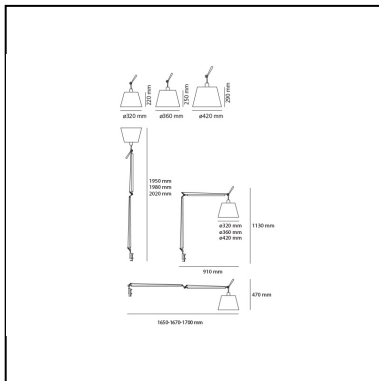

Tolomeo Mega Table - Aluminium with dimmer - Body Lamp

Michele De Lucchi
Giancarlo Fassina

IP20  Dimmerable: 

LUMINAIRE *

- Watt: **21W**
- Voltage: **220V-240V**
- Delivered lumen output: **2126lm**
- Efficiency: **87%**
- Efficacy: **101.25lm/W**
- CRI: **80**

* Photometric data may vary depending on the source installed.
Light measurements are provided in relative form and technical lighting calculations may be updated according to the effective source used.

In the Mega version, the traditional aluminum head has been replaced by a version with a balanced diffuser in three different sizes that casts a soft glow into its surroundings.

FEATURES

- Product Code: **0778010A**
- Colour: **Aluminium**
- Installation: **Table**
- Material: **Aluminium, steel**
- Series: **Design Collection**
- design by: **Michele De Lucchi, Giancarlo Fassina**

DIMENSIONS

- Length: **1700 mm**
- Height: **2000 mm**
- Impact Resistance: **N/D**
- Glow Wire Test: **N/D°**

SOURCES NOT INCLUDED

- Category: **LED RETROFIT**
- Number: **1**
- Watt: **21W**
- Socket: **E27**