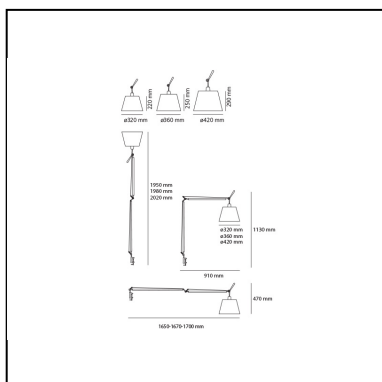

Tolomeo Mega Table - Black with switch on/off - Body Lamp

Michele De Lucchi
Giancarlo Fassina

IP20 

LUMINAIRE *

- Watt: **21W**
- Voltage: **220V-240V**
- Delivered lumen output: **2126lm**
- Efficiency: **87%**
- Efficacy: **101.25lm/W**
- CRI: **80**

* Photometric data may vary depending on the source installed.
Light measurements are provided in relative form and technical lighting calculations may be updated according to the effective source used.

In the Mega version, the traditional aluminum head has been replaced by a version with a balanced diffuser in three different sizes that casts a soft glow into its surroundings.

FEATURES

- Product Code: **0564030A**
- Colour: **Black**
- Installation: **Table**
- Material: **Aluminium, steel**
- Series: **Design Collection**
- design by: **Michele De Lucchi, Giancarlo Fassina**

DIMENSIONS

- Length: **1700 mm**
- Height: **2000 mm**
- Impact Resistance: **N/D**
- Glow Wire Test: **N/D°**

SOURCES NOT INCLUDED

- Category: **LED RETROFIT**
- Number: **1**
- Watt: **21W**
- Socket: **E27**