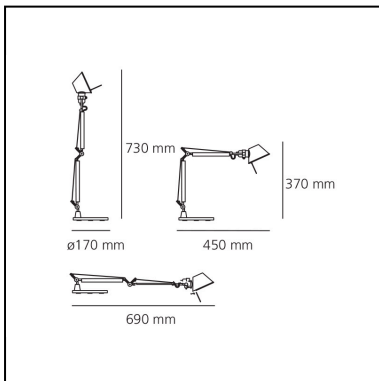

Tolomeo Micro Gold - Body Lamp + Base

Michele De Lucchi
Giancarlo Fassina

IP20   EAC 

LUMINAIRE *

- Watt: **5W**
- Voltage: **220V-240V**
- Delivered lumen output: **267lm**
- Efficiency: **57%**
- Efficacy: **53.33lm/W**
- CRI: **80**

* Photometric data may vary depending on the source installed. Light measurements are provided in relative form and technical lighting calculations may be updated according to the effective source used.

DIMENSIONS

- Length: **450 mm**
- Height: **370 mm**
- Base Diameter: **170 mm**
- Max Extension Height: **730 mm**
- Max Extension Length: **690 mm**
- Impact Resistance: **N/D**
- Glow Wire Test: **N/D°**