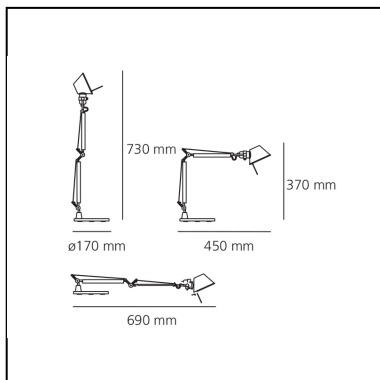

## LUMINAIRE \*

- Watt: **5W**
- Voltage: **220V-240V**
- Delivered lumen output: **267lm**
- Efficiency: **57%**
- Efficacy: **53.33lm/W**
- CRI: **80**

\* Photometric data may vary depending on the source installed. Light measurements are provided in relative form and technical lighting calculations may be updated according to the effective source used.

## DIMENSIONS

- Length: **450 mm**
- Height: **370 mm**
- Base Diameter: **170 mm**
- Max Extension Height: **730 mm**
- Max Extension Length: **690 mm**