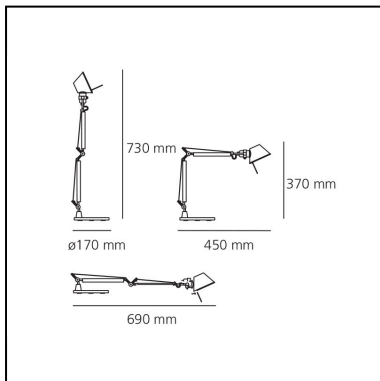

Tolomeo Micro Table LED 3000K - Body lamp

Michele De Lucchi
Giancarlo Fassina

IP20    

LUMINAIRE

- Watt: **7W**
- Voltage: **24V**
- Delivered lumen output: **648lm**
- CCT: **3000K**
- Efficiency: **71%**
- Efficacy: **92.60lm/W**
- CRI: **90**
- Dimmer Typology: **Microswitch Dimmer**

Notes

Interchangeable support: table base, clamp, desk fixed support and twin support that allows two independent lamp units to be fitted. Possibility to mount LED source on E14 Socket. Complete lamp consists of body lamp + accessories

DIMENSIONS

- Length: **450 mm**
- Height: **370 mm**
- Base Diameter: **170 mm**
- Max Extension Height: **730 mm**
- Max Extension Length: **690 mm**
- Glow Wire Test: **750°**

SOURCES INCLUDED

- Category: **Led**
- Number: **1**
- Watt: **4,8W**
- Color temperature (K): **3000K**
- CRI: **90**