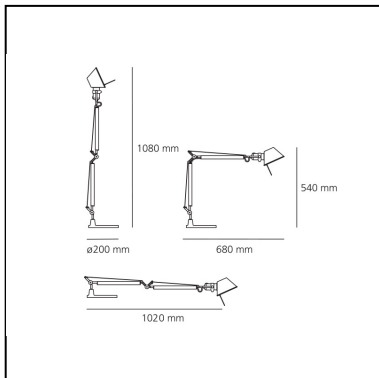

Tolomeo Mini Table - Aluminum - Body Lamp

Michele De Lucchi
Giancarlo Fassina

IP20    

LUMINAIRE *

- Watt: **10,5W**
- Voltage: **220V-240V**
- Delivered lumen output: **615lm**
- Efficiency: **58%**
- Efficacy: **61.49lm/W**
- CRI: **80**

* Photometric data may vary depending on the source installed. Light measurements are provided in relative form and technical lighting calculations may be updated according to the effective source used.

DIMENSIONS

- Length: **680 mm**
- Height: **540 mm**
- Base Diameter: **200 mm**
- Max Extension Height: **1080 mm**
- Max Extension Length: **1020 mm**
- Impact Resistance: **N/D**
- Glow Wire Test: **N/D°**