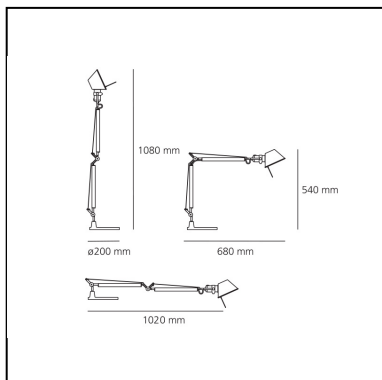

Tolomeo Mini Table LED 2700K - Body Lamp

Michele De Lucchi
Giancarlo Fassina

IP20   

LUMINAIRE

- Watt: **8W**
- Voltage: **24V**
- Delivered lumen output: **737lm**
- CCT: **2700K**
- Efficiency: **73%**
- Efficacy: **92.08lm/W**
- CRI: **90**
- Dimmer Typology: **Microswitch Dimmer**

DIMENSIONS

- Length: **680 mm**
- Height: **540 mm**
- Base Diameter: **200 mm**
- Max Extension Height: **1080 mm**
- Max Extension Length: **1020 mm**
- Impact Resistance: **N/D**
- Glow Wire Test: **N/D°**