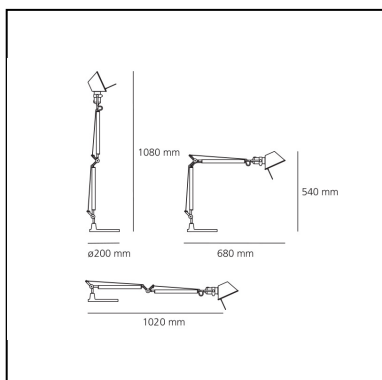

Tolomeo Mini Table LED 3000K - Body Lamp

Michele De Lucchi
Giancarlo Fassina

IP20   

LUMINAIRE

- Watt: **8W**
- Voltage: **24V**
- Delivered lumen output: **761lm**
- CCT: **3000K**
- Efficiency: **100%**
- Efficacy: **95.10lm/W**
- CRI: **90**
- Dimmer Typology: **Microswitch Dimmer**

Tolomeo Mini maintains the same dimensions of the diffuser as the standard version, shortening the length of the arms.

FEATURES

- Product Code: **A005600**
- Colour: **Aluminium**
- Installation: **Table**
- Material: **aluminium, steel**
- Series: **Design Collection**
- design by: **Michele De Lucchi, Giancarlo Fassina**

DIMENSIONS

- Length: **680 mm**
- Height: **540 mm**
- Base Diameter: **200 mm**
- Max Extension Height: **1080 mm**
- Max Extension Length: **1020 mm**
- Impact Resistance: **N/D**
- Glow Wire Test: **N/D°**