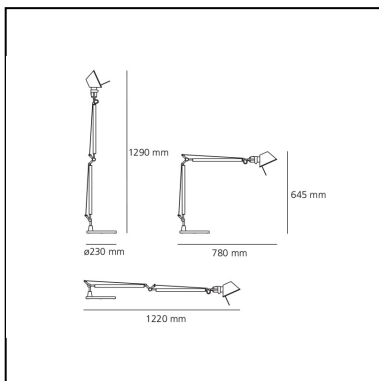

Tolomeo Table - Metal grey - Body Lamp

Michele De Lucchi
Giancarlo Fassina

IP20   

LUMINAIRE *

- Watt: **10,5W**
- Voltage: **220V-240V**
- Delivered lumen output: **615lm**
- Efficiency: **58%**
- Efficacy: **61.49lm/W**
- CRI: **80**

DIMENSIONS

- Length: **780 mm**
- Height: **645 mm**
- Base Diameter: **230 mm**
- Max Extension Height: **1290 mm**
- Max Extension Length: **1220 mm**
- Impact Resistance: **N/D**
- Glow Wire Test: **N/D°**