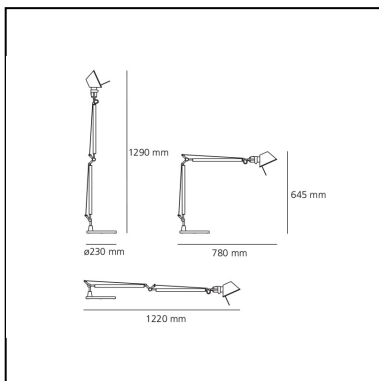

Tolomeo Table - Black - Body Lamp

Michele De Lucchi
Giancarlo Fassina

IP20   

LUMINAIRE *

- Watt: **10,5W**
- Voltage: **220V-240V**
- Delivered lumen output: **615lm**
- Efficiency: **58%**
- Efficacy: **61.49lm/W**
- CRI: **80**

DIMENSIONS

- Length: **780 mm**
- Height: **645 mm**
- Base Diameter: **230 mm**
- Max Extension Height: **1290 mm**
- Max Extension Length: **1220 mm**
- Impact Resistance: **N/D**
- Glow Wire Test: **N/D°**