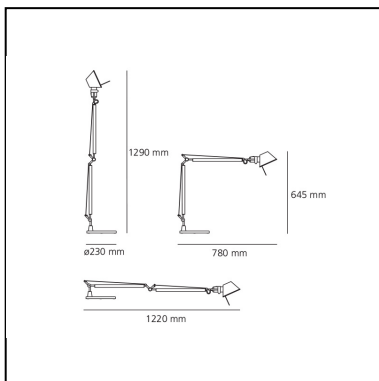

Tolomeo Table - White - Body Lamp

Michele De Lucchi
Giancarlo Fassina

IP20   

LUMINAIRE *

- Watt: **10,5W**
- Voltage: **220V-240V**
- Delivered lumen output: **615lm**
- Efficiency: **58%**
- Efficacy: **61.49lm/W**
- CRI: **80**

DIMENSIONS

- Length: **780 mm**
- Height: **645 mm**
- Base Diameter: **230 mm**
- Max Extension Height: **1290 mm**
- Max Extension Length: **1220 mm**
- Impact Resistance: **N/D**
- Glow Wire Test: **N/D°**