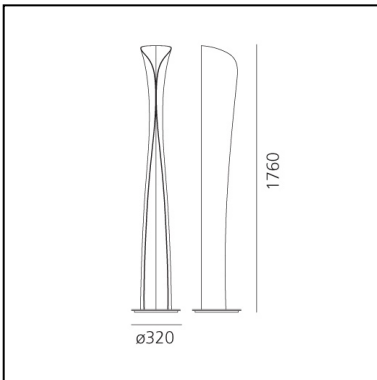

Cadmo Floor - LED - Black/White 2700K

Karim Rashid

IP20   

LUMINAIRE *

- Watt: **44W**
- Voltage: **220V-240V**
- Delivered lumen output: **3831lm**
- CCT: **2700K**
- Efficiency: **90%**
- Efficacy: **87.06lm/W**
- CRI: **90**

FEATURES

- Product Code: **1361W10A**
- Colour: **Black / White**
- Installation: **Floor**
- Material: **Steel**
- Series: **Design Collection**
- Environment: **Indoor**
- Area contract: **Hospitality, Residential**
- Emission: **Indirect And Diffused**
- design by: **Karim Rashid**

DIMENSIONS

- Height: **1740 mm**
- Diameter: **320 mm**

SOURCES INCLUDED

- Category: **Led**
- Number: **1**
- Watt: **44W**
- Delivered lumen output: **3868lm**
- Color temperature (K): **2700K**
- CRI: **90**
- Color Tolerance: **MacAdam 3SDCM**

SOURCES NOT INCLUDED

- Category: **LED RETROFIT**
- Number: **1**
- Watt: **10W**
- Socket: **GU10**
- Color temperature (K): **2700K**