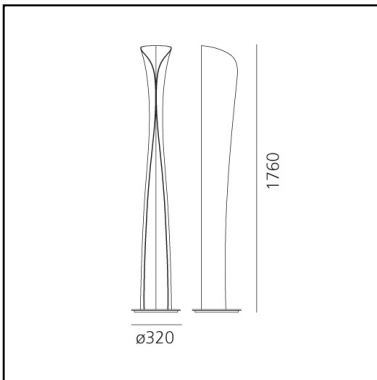

## LUMINAIRE \*

- Watt: **44W**
- Voltage: **220V-240V**
- Delivered lumen output: **3831lm**
- CCT: **2700K**
- Efficiency: **90%**
- Efficacy: **87.06lm/W**
- CRI: **90**

\* Photometric data may vary depending on the source installed.  
Light measurements are provided in relative form and technical lighting calculations may be updated according to the effective source used.

## FEATURES

- Product Code: **1361W20A**
- Colour: **White / White**
- Installation: **Floor**
- Material: **Steel**
- Series: **Design Collection**
- Environment: **Indoor**
- Area contract: **Hospitality, Residential**
- Emission: **Indirect And Diffused**
- design by: **Karim Rashid**

## DIMENSIONS

- Height: **1740 mm**
- Diameter: **320 mm**

## SOURCES NOT INCLUDED

- Category: **LED RETROFIT**
- Number: **1**
- Watt: **10W**
- Socket: **GU10**
- Color temperature (K): **2700K**