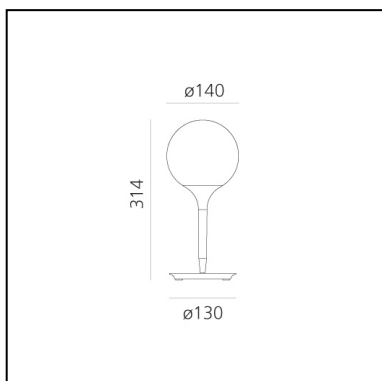

## LUMINAIRE \*

- Watt: **5W**
- Voltage: **220V-240V**
- Delivered lumen output: **402lm**
- Efficiency: **86%**
- Efficacy: **80.46lm/W**

– **CR: 80** data may vary depending on the source installed.  
Light measurements are provided in relative form and technical lighting calculations may be updated according to the effective source used.

## FEATURES

- Product Code: **1044110A**
- Colour: **White**
- Installation: **Table**
- Material: **Zamak, polycarbonate, blown glass**
- Series: **Design Collection**
- Environment: **Indoor**
- Area contract: **Hospitality, Retail, Residential**
- Emission: **Diffused**
- design by: **Michele De Lucchi, Huub Ubbens**

## DIMENSIONS

- Height: **314 mm**
- Diameter: **140 mm**
- Base Diameter: **122 mm**
- Glow Wire Test: **850°**