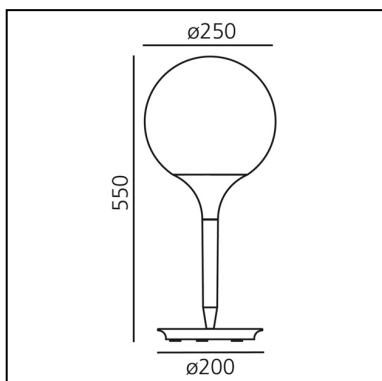

Castore table 25

Michele De Lucchi
Huub Ubbens

IP20    

LUMINAIRE *

- Watt: **13W**
- Voltage: **220V-240V**
- Delivered lumen output: **1227lm**
- Efficiency: **81%**
- Efficacy: **94.38lm/W**
- CRI: **80**

Notes

Touch dimmer button on the lamp base for the storage of the latest light intensity set-up or the use of a local or remote control (controlled socket). Available in four sizes.

DESCRIPTION

The spherical diffuser design is enhanced by a removable-fitting and tapering luminous stem, that makes the transition from the strong diffuser light to the blind lamp structure area gentle. Base in zamac, stem in thermoplastic resin, blown glass diffuser.

FEATURES

- Product Code: **1050010A**
- Colour: **White**
- Installation: **Table**
- Material: **Zamak, polycarbonate, blown glass**
- Series: **Design Collection**
- Environment: **Indoor**
- Area contract: **Hospitality, Retail, Residential**
- Emission: **Diffused**
- design by: **Michele De Lucchi, Huub Ubbens**

DIMENSIONS

- Height: **550 mm**
- Diameter: **250 mm**
- Base Diameter: **200 mm**
- Impact Resistance: **N/D**
- Glow Wire Test: **750°**

SOURCES NOT INCLUDED

- Category: **LED RETROFIT**
- Number: **1**
- Socket: **E27**