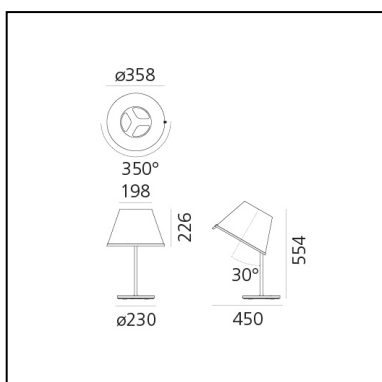

Choose Table - Parchment/Gray anthracite

Matteo Thun & Partners

IP20   EAC  

LUMINAIRE *

- Watt: **13W**
- Voltage: **220V-240V**
- Delivered lumen output: **1291lm**
- Efficiency: **85%**
- Efficacy: **99.33lm/W**
- CRI: **80**

Notes

The diffuser tilts 30° and rotates 350° on its axis.

DESCRIPTION

The diffuser, which characterises this lamp family with its materials and texture, can be tilted by 30° and rotated on its own axis to direct the light for reading.

FEATURES

- Product Code: **1128020A**
- Colour: **Parchment/Gray anthracite**
- Installation: **Table**
- Material: **Metal, zamac, polycarbonate, parchment paper**
- Series: **Design Collection**
- Environment: **Indoor**
- Area contract: **Hospitality**
- Emission: **Direct Spot**
- design by: **Matteo Thun & Partners**

DIMENSIONS

- Height: **554 mm**
- Diameter: **358 mm**
- Base Diameter: **230 mm**
- Max Extension Length: **450 mm**
- Inclination: **30**
- Rotation: **350°**
- Impact Resistance: **N/D**
- Glow Wire Test: **750°**