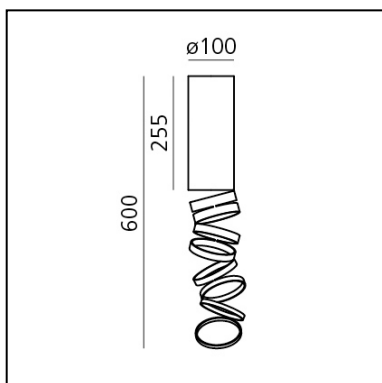

SOURCES NOT INCLUDED

- Category: **LED RETROFIT**
- Number: **1**
- Socket: **E27**

LUMINAIRE *

- Watt: **8W**
- Delivered lumen output: **911lm**
- Efficiency: **60%**
- Efficacy: **70.06lm/W**

* For **CR180** data may vary depending on the source installed.
Light measurements are provided in relative form and technical lighting calculations may be updated according to the effective source used.