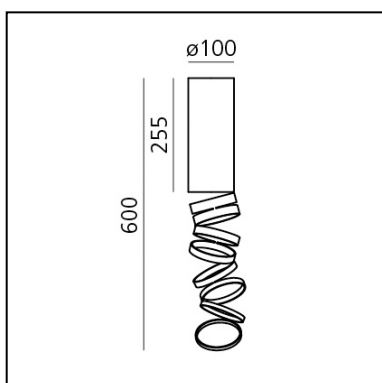

Decomposé Light Ceiling - Orange

Atelier Oi

LUMINAIRE *

- Watt: **8W**
- Delivered lumen output: **911lm**
- Efficiency: **60%**
- Efficacy: **70.06lm/W**

* For **CR180** data may vary depending on the source installed.
Light measurements are provided in relative form and technical lighting calculations may be updated according to the effective source used.

DESCRIPTION

Featuring a deconstructed base profile, the light projected through the balanced rings designs subtle shadows while defining a perfect quality of light in space.

FEATURES

- Product Code: **DOI4600B03**
- Colour: **Orange**
- Installation: **Ceiling**
- Material: **Aluminium**
- Series: **Design Collection**
- Environment: **Indoor**
- design by: **Atelier Oi**

DIMENSIONS

- Height: **255 mm**
- Base Diameter: **100 mm**
- Max Height from ceiling: **600 mm**

SOURCES NOT INCLUDED

- Category: **LED RETROFIT**
- Number: **1**
- Socket: **E27**