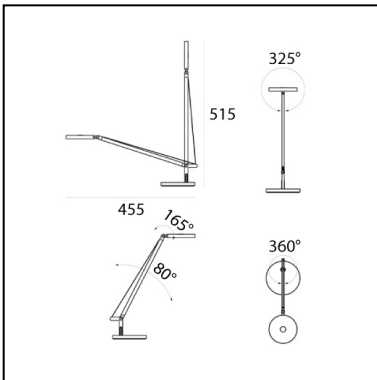

Demetra Micro Table - 2700K - White

Naoto Fukasawa

IP20    Dimmerable: 

LUMINAIRE

- Watt: **6W**
- Voltage: **100-240V**
- Delivered lumen output: **241lm**
- CCT: **2700K**
- Efficiency: **49%**
- Efficacy: **40.17lm/W**
- CRI: **90**
- Dimmer Typology: **Microswitch Dimmer**

FEATURES

- Product Code: **1747W20A**
- Colour: **White**
- Installation: **Table**
- Material: **aluminium, technopolymer, zamak**
- Series: **Design Collection**
- Environment: **Indoor**
- Emission: **Direct**
- design by: **Naoto Fukasawa**

DIMENSIONS

- Length: **130 mm**
- Width: **120 mm**
- Height: **140 mm**
- Diameter: **100 mm**
- Base Diameter: **120 mm**
- Max Extension Height: **510 mm**
- Max Extension Length: **480 mm**
- Glow Wire Test: **750°**

SOURCES INCLUDED

- Category: **Led**
- Number: **1**
- Watt: **6W**
- Delivered lumen output: **730lm**
- Color temperature (K): **2700K**
- CRI: **90**
- Color Tolerance: **MacAdam 2SDCM**