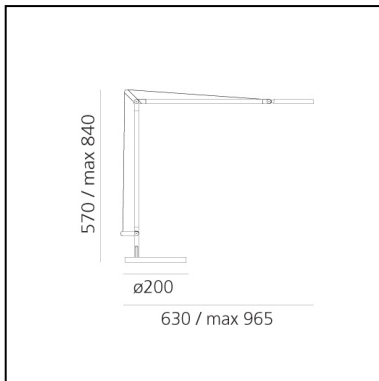

Demetra Table - 2700K - Body Lamp - Anthracite Grey

Naoto Fukasawa

IP20      Dimmerable: +0-

LUMINAIRE

- Watt: **8W**
- Voltage: **100-240V**
- Delivered lumen output: **360lm**
- CCT: **2700K**
- Efficiency: **54%**
- Efficacy: **45.00lm/W**
- CRI: **90**
- Dimmer Typology: **Microswitch Dimmer**

FEATURES

- Product Code: **1734W10A**
- Colour: **Grey anthracite**
- Installation: **Table**
- Material: **aluminium, technopolymer, steel**
- Series: **Design Collection**
- Area contract: **Hospitality, Residential**
- Emission: **Direct and adjustable light**
- design by: **Naoto Fukasawa**

DIMENSIONS

- Length: **630 mm**
- Width: **200 mm**
- Height: **350 mm**
- Base Diameter: **200 mm**
- Max Extension Height: **840 mm**
- Max Extension Length: **965 mm**
- Impact Resistance: **N.D.**
- Glow Wire Test: **750°**