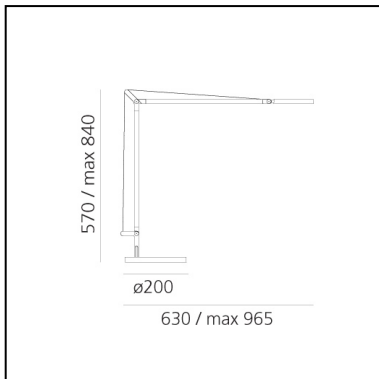

Demetra Table - 2700K - Body Lamp - White

Naoto Fukasawa

IP20      Dimmerable: +0-

LUMINAIRE

- Watt: **8W**
- Voltage: **100-240V**
- Delivered lumen output: **360lm**
- CCT: **2700K**
- Efficiency: **54%**
- Efficacy: **45.00lm/W**
- CRI: **90**
- Dimmer Typology: **Microswitch Dimmer**

FEATURES

- Product Code: **1734W20A**
- Colour: **White**
- Installation: **Table**
- Material: **aluminium, technopolymer, steel**
- Series: **Design Collection**
- Area contract: **Hospitality, Residential**
- Emission: **Direct and adjustable light**
- design by: **Naoto Fukasawa**

DIMENSIONS

- Length: **630 mm**
- Width: **200 mm**
- Height: **350 mm**
- Base Diameter: **200 mm**
- Max Extension Height: **840 mm**
- Max Extension Length: **965 mm**
- Impact Resistance: **N.D.**
- Glow Wire Test: **750°**