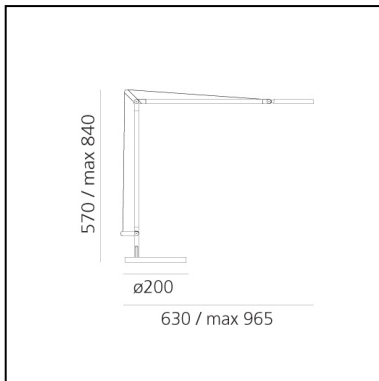

Demetra Table - 3000K - Body Lamp - Anthracite Grey

Naoto Fukasawa

IP20      Dimmerable: 

LUMINAIRE

- Watt: **8W**
- Voltage: **100-240V**
- Delivered lumen output: **385lm**
- CCT: **3000K**
- Efficiency: **54%**
- Efficacy: **48.08lm/W**
- CRI: **90**
- Dimmer Typology: **Microswitch Dimmer**

FEATURES

- Product Code: **1734010A**
- Colour: **Grey anthracite**
- Installation: **Table**
- Material: **aluminium, technopolymer, steel**
- Series: **Design Collection**
- Area contract: **Hospitality, Residential**
- Emission: **Direct and adjustable light**
- design by: **Naoto Fukasawa**

DIMENSIONS

- Length: **630 mm**
- Width: **200 mm**
- Height: **350 mm**
- Base Diameter: **200 mm**
- Max Extension Height: **840 mm**
- Max Extension Length: **965 mm**
- Impact Resistance: **N.D.**
- Glow Wire Test: **750°**