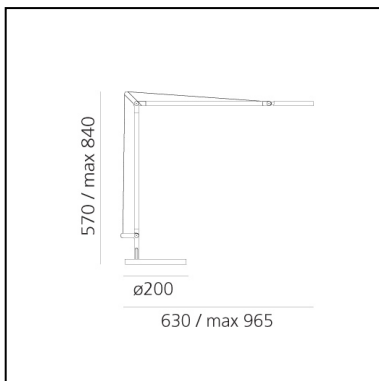

LUMINAIRE

- Watt: **8W**
- Voltage: **100-240V**
- Delivered lumen output: **385lm**
- CCT: **3000K**
- Efficiency: **54%**
- Efficacy: **48.08lm/W**
- CRI: **90**
- Dimmer Typology: **Microswitch Dimmer**

Notes

Microswitch dimmer.
Code related only to the body lamp, to be completed with the base/support.

DESCRIPTION

Demetra is essential, functional and timeless. In keeping with Naoto Fukasawa's "Without Thought" approach, it is "natural" like a spontaneous expression of the harmonious relationship between the user, the object and the environment. Perfect for reading, its light can set different moods and follow the flow of our activities, at home or work, thanks also to the possibility of incorporating a motion sensor which manages the device lighting according to the proximity of the user.

FEATURES

- Product Code: **1734020A**
- Colour: **White**
- Installation: **Table**
- Material: **aluminium, technopolymer, steel**
- Series: **Design Collection**
- Area contract: **Hospitality, Residential**
- Emission: **Direct and adjustable light**
- design by: **Naoto Fukasawa**

DIMENSIONS

- Length: **630 mm**
- Width: **200 mm**
- Height: **570 mm**
- Base Diameter: **200 mm**
- Max Extension Height: **840 mm**
- Max Extension Length: **965 mm**
- Glow Wire Test: **750°**

SOURCES INCLUDED