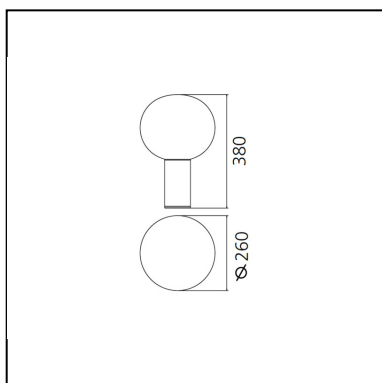

Laguna 26 Table - Satin Bronze

Matteo Thun & Partners

IP20  

LUMINAIRE *

- Watt: **20W**
- Voltage: **220-240V**
- Delivered lumen output: **1566lm**
- Efficiency: **79%**
- Efficacy: **92.11lm/W**
- CRI: **80**

* Dimmer Typology: **Microswitch Dimmer**

Light measurements are provided in relative form and technical lighting calculations may be updated according to the effective source used.

DESCRIPTION

A cylindrical base accommodates the light source, concealing it while supporting the blown glass diffuser. The blown milk glass with plate-glass shading makes it possible to achieve a soft light on the work surface or the wall and a higher-performing light towards the room.

FEATURES

- Product Code: **1805160A**
- Colour: **Satin Bronze**
- Installation: **Table**
- Material: **Blown glass, aluminium**
- Series: **Design Collection**
- design by: **Matteo Thun & Partners**

DIMENSIONS

- Height: **383 mm**
- Diameter: **260 mm**
- Base Diameter: **90 mm**
- Glow Wire Test: **750°C**

SOURCES NOT INCLUDED

- Category: **LED RETROFIT**
- Number: **1**
- Watt: **20W**
- Socket: **E27**