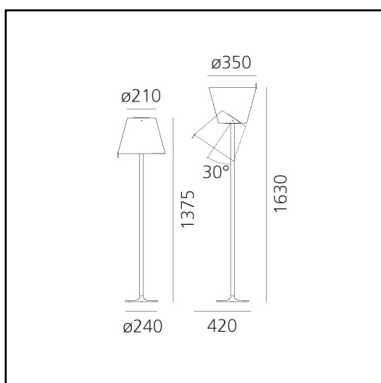

## LUMINAIRE \*

- Watt: **34W**
- Voltage: **220V-240V**
- Delivered lumen output: **2279lm**
- Efficiency: **58%**
- Efficacy: **67.03lm/W**
- CRI: **80**

\* Photometric data may vary depending on the source installed.  
Light measurements are provided in relative form and technical lighting calculations may be updated according to the effective source used.

## DIMENSIONS

- Height: **1370 mm**
- Diameter: **350 mm**
- Base Diameter: **240 mm**
- Max Extension Height: **1630 mm**
- Inclination: **30**
- Impact Resistance: **N/D**
- Glow Wire Test: **650°**