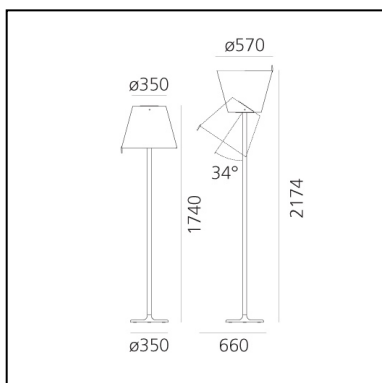

## LUMINAIRE \*

- Watt: **42W**
- Voltage: **220V-240V**
- Delivered lumen output: **3043lm**
- Efficiency: **62%**
- Efficacy: **72.45lm/W**
- CRI: **80**

\* Photometric data may vary depending on the source installed.  
Light measurements are provided in relative form and technical lighting calculations may be updated according to the effective source used.

## FEATURES

- Product Code: **0577020A**
- Colour: **Ecrù**
- Installation: **Floor**
- Material: **Base in painted zamac, painted aluminum stem, diffuser in silk satin fabric on a technopolymer frame**
- Series: **Design Collection**
- Environment: **Indoor**
- Area contract: **Hospitality, Residential**
- Emission: **Direct, Diffused Adjustable, indirect**
- design by: **Adrien Gardère**

## DIMENSIONS

- Height: **1740 mm**
- Diameter: **570 mm**
- Base Diameter: **350 mm**
- Max Extension Height: **2170 mm**
- Inclination: **34**
- Impact Resistance: **N/D**
- Glow Wire Test: **650°**