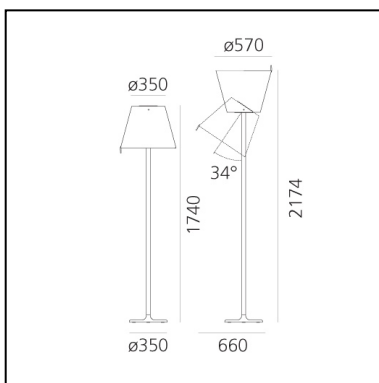

Melampo Mega - Grey

Adrien Gardère

IP20     Dimmerable: 

LUMINAIRE *

- Watt: **42W**
- Voltage: **220V-240V**
- Delivered lumen output: **3043lm**
- Efficiency: **62%**
- Efficacy: **72.45lm/W**
- CRI: **80**

FEATURES

- Product Code: **0577010A**
- Colour: **Grey**
- Installation: **Floor**
- Material: **Base in painted zamac, painted aluminum stem, diffuser in silk satin fabric on a technopolymer frame**
- Series: **Design Collection**
- Environment: **Indoor**
- Area contract: **Hospitality, Residential**
- Emission: **Direct, Diffused Adjustable, indirect**
- design by: **Adrien Gardère**

DIMENSIONS

- Height: **1740 mm**
- Diameter: **570 mm**
- Base Diameter: **350 mm**
- Max Extension Height: **2170 mm**
- Inclination: **34**
- Impact Resistance: **N/D**
- Glow Wire Test: **650°**

SOURCES NOT INCLUDED

- Category: **LED RETROFIT**
- Number: **2**
- Watt: **21W**