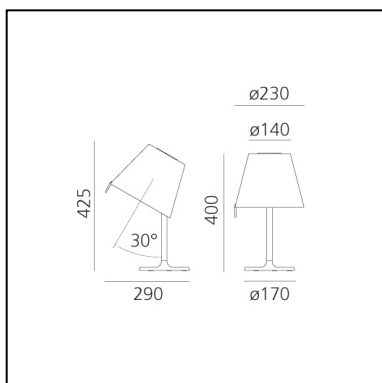

## LUMINAIRE \*

- Watt: **5W**
- Voltage: **220V-240V**
- Delivered lumen output: **349lm**
- Efficiency: **74%**
- Efficacy: **69.81lm/W**
- CRI: **80**

\* Photometric data may vary depending on the source installed. Light measurements are provided in relative form and technical lighting calculations may be updated according to the effective source used.

## Notes

Adjustable diffuser into two positions.

## FEATURES

- Product Code: **0710010A**
- Colour: **Grey**
- Installation: **Table**
- Material: **Base in painted zamac, painted aluminum stem, diffuser in silk satin fabric on a technopolymer frame**
- Series: **Design Collection**
- Environment: **Indoor**
- Area contract: **Hospitality, Residential**
- Emission: **Diffused And Direct, indirect**
- design by: **Adrien Gardère**

## DIMENSIONS

- Height: **400 mm**
- Diameter: **230 mm**
- Base Diameter: **170 mm**
- Max Extension Height: **425 mm**
- Inclination: **30**
- Impact Resistance: **N/D**
- Glow Wire Test: **650°**