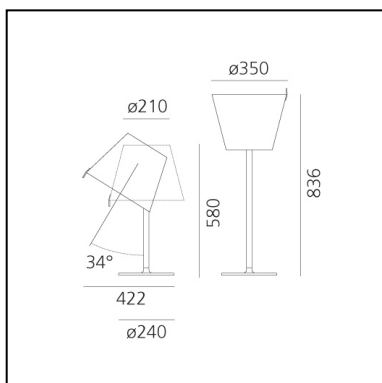

Melampo Table - Bronze Ecrù

Adrien Gardère

IP20   **EAC**   

LUMINAIRE *

- Watt: **34W**
- Voltage: **220V-240V**
- Delivered lumen output: **2279lm**
- Efficiency: **58%**
- Efficacy: **67.03lm/W**
- CRI: **80**

Notes

Adjustable diffuser into three different positions.

DESCRIPTION

Simple and elegant with its traditional look, it adds functionality thanks to the movable diffuser that can be tilted and rotated to direct the light and the switch on the arm of the frame.

FEATURES

- Product Code: **0315020A**
- Colour: **Ecrù**
- Installation: **Table**
- Material: **Base in painted zamac, painted aluminum stem, diffuser in silk satin fabric on a technopolymer frame**
- Series: **Design Collection**
- Environment: **Indoor**
- Area contract: **Hospitality, Residential**
- Emission: **Diffused And Direct, indirect**
- design by: **Adrien Gardère**

DIMENSIONS

- Height: **580 mm**
- Diameter: **350 mm**
- Base Diameter: **240 mm**
- Max Extension Height: **836 mm**
- Impact Resistance: **N/D**
- Glow Wire Test: **650°**

SOURCES NOT INCLUDED

- Category: **LED RETROFIT**
- Number: **2**
- Watt: **17W**
- Socket: **E27**