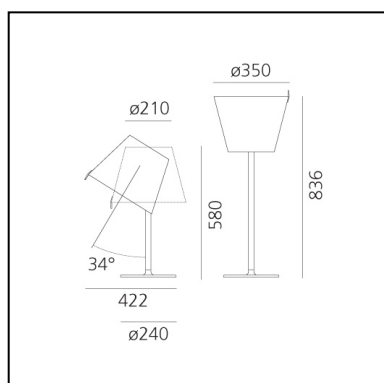

Melampo Table - Grey

Adrien Gardère

IP20      

LUMINAIRE *

- Watt: **34W**
- Voltage: **220V-240V**
- Delivered lumen output: **2279lm**
- Efficiency: **58%**
- Efficacy: **67.03lm/W**
- CRI: **80**

* Photometric data may vary depending on the source installed. Light measurements are provided in relative form and technical lighting calculations may be updated according to the effective source used.

Notes

Adjustable diffuser into three different positions.

DESCRIPTION

Simple and elegant with its traditional look, it adds functionality thanks to the movable diffuser that can be tilted and rotated to direct the light and the switch on the arm of the frame.

FEATURES

- Product Code: **0315010A**
- Colour: **Grey**
- Installation: **Table**
- Material: **Base in painted zamac, painted aluminum stem, diffuser in silk satin fabric on a technopolymer frame**
- Series: **Design Collection**
- Environment: **Indoor**
- Area contract: **Hospitality, Residential**
- Emission: **Diffused And Direct, indirect**
- design by: **Adrien Gardère**

DIMENSIONS

- Height: **580 mm**
- Diameter: **350 mm**
- Base Diameter: **240 mm**
- Max Extension Height: **836 mm**
- Impact Resistance: **N/D**
- Glow Wire Test: **650°**

SOURCES NOT INCLUDED

- Category: **LED RETROFIT**
- Number: **2**
- Watt: **17W**
- Socket: **E27**