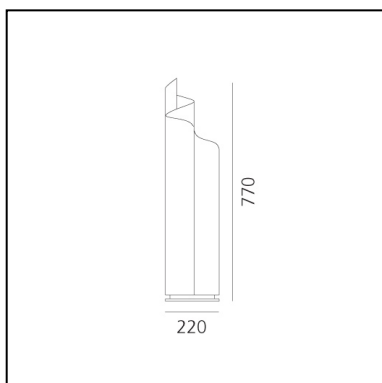

## LUMINAIRE \*

- Watt: **27W**
- Voltage: **220V-240V**

\* Delivered lumen output: **2130lm** once installed.  
Light measurements are provided in relative form and technical lighting calculations may be updated according to the effective source used.

## FEATURES

- Product Code: **0055010A**
- Colour: **White**
- Installation: **Table**
- Material: **Methacrylate, aluminium**
- Series: **Design Collection**
- Environment: **Indoor**
- Emission: **Diffused And Filtered**
- design by: **Vico Magistretti**

## DIMENSIONS

- Height: **770 mm**
- Diameter: **220 mm**
- Impact Resistance: **N.D.**
- Glow Wire Test: **N.D.°**

## SOURCES NOT INCLUDED

- Category: **LED RETROFIT**
- Number: **3**
- Watt: **9W**
- Delivered lumen output: **806lm**
- Socket: **E27**