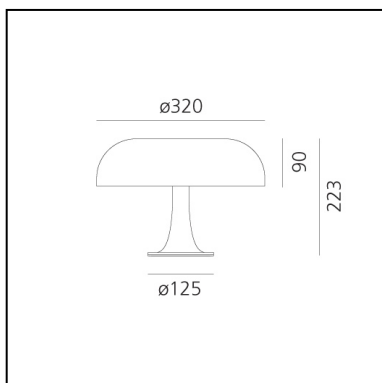

LUMINAIRE

- Watt: **20W**
- Voltage: **220V-240V**

DESCRIPTION

Nessino is an icon of Italian design from the '60s, a decade that heralded the conquest of modernity in which design redefined the domestic landscape through the first uses of plastics. Innovative and democratic, its expressive form inspired by nature interprets and challenges industrial manufacturing technology.

FEATURES

- Product Code: **0039080A**
- Colour: **Red**
- Installation: **Table**
- Material: **Technopolymer body and diffuser**
- Series: **Design Collection**
- Environment: **Indoor**
- Emission: **Diffused And Direct**
- design by: **Giancarlo Mattioli, Gruppo Architetti Urbanisti Città Nuova**

DIMENSIONS

- Height: **223 mm**
- Diameter: **320 mm**
- Base Diameter: **125 mm**
- Impact Resistance: **N/D**
- Glow Wire Test: **850°C**

SOURCES NOT INCLUDED

- Category: **LED RETROFIT**
- Number: **4**
- Watt: **2W**
- Socket: **E14**