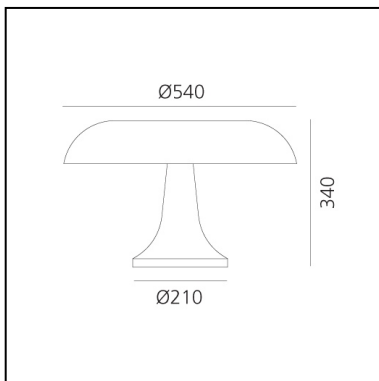

Nesso Orange

Giancarlo Mattioli
Gruppo Architetti Urbanisti
Città Nuova

IP20   **EAC**  

LUMINAIRE *

– Watt: **4x5W**

– Voltage: **220V-240V** depending on the source installed.
Light measurements are provided in relative form and technical lighting calculations may be updated according to the effective source used.

DIMENSIONS

- Height: **340 mm**
- Diameter: **540 mm**
- Base Diameter: **210 mm**
- Impact Resistance: **N/D**
- Glow Wire Test: **850°C**

SOURCES NOT INCLUDED

- Category: **LED RETROFIT**
- Number: **4**
- Watt: **5W**
- Socket: **E14**