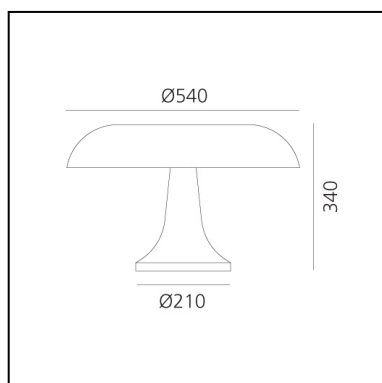

## LUMINAIRE \*

– Watt: **4x5W**

– Voltage: **220V-240V** depending on the source installed.  
Light measurements are provided in relative form and technical lighting calculations may be updated according to the effective source used.

## FEATURES

- Product Code: **0056010A**
- Colour: **White**
- Installation: **Table**
- Material: **Technopolymer body and diffuser**
- Series: **Design Collection, Modern Classic**
- Environment: **Indoor**
- Emission: **Diffused And Direct**
- design by: **Giancarlo Mattioli, Gruppo Architetti Urbanisti Città Nuova**

## DIMENSIONS

- Height: **340 mm**
- Diameter: **540 mm**
- Base Diameter: **210 mm**
- Impact Resistance: **N/D**
- Glow Wire Test: **850°C**

## SOURCES NOT INCLUDED

- Category: **LED RETROFIT**
- Number: **4**
- Watt: **5W**
- Socket: **E14**