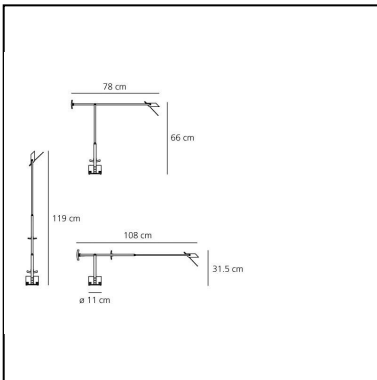

LUMINAIRE *

- Transformer availability: **Integrated**
- Watt: **3,3W**
- Voltage: **220V-240V**
- Delivered lumen output: **191lm**
- Efficiency: **48%**
- Efficacy: **63.67lm/W**

* CR₈₀ **80** data may vary depending on the source installed. Light measurements are provided in relative form and technical lighting calculations may be updated according to the effective source used.

DESCRIPTION

Artemide celebrates Tizio's 50th anniversary with a special version in Richard Sapper's favorite red. Tizio is not only a masterpiece of Artemide collection but also an icon of Italian design. Designed 50 years ago, it is still absolutely contemporary also thanks to a new integrated LED source.

An elegant synthesis of intelligent components elaborated by Richard Sapper has created a timeless product.

"When we presented it, there was nothing like it on the market, it was revolutionary. Tizio is beautiful in any different position, it is a harmonious object in all its parts, you move it with one hand and it is always extremely precise. It is not that we don't change anything over the years because we can't, we don't change anything because that's the way it is."

Ernesto Gismondi, 2014

FEATURES

- Product Code: **A009060**
- Colour: **Red**
- Installation: **Table**
- Material: **aluminium, technopolymer**
- Series: **Design Collection**
- Environment: **Indoor**
- Area contract: **Hospitality, Office, Residential**
- Emission: **Direct Adjustable**
- design by: **Richard Sapper**

DIMENSIONS

- Length: **780 mm**
- Height: **660 mm**
- Base Diameter: **110 mm**
- Max Extension Height: **1190 mm**
- Max Extension Length: **1080 mm**
- Inclination: **-42+42**
- Impact Resistance: **N/D**
- Glow Wire Test: **N/D°**

SOURCES NOT INCLUDED

- Category: **LED RETROFIT**
- Number: **1**
- Watt: **2,5W**
- Socket: **GY6.35**