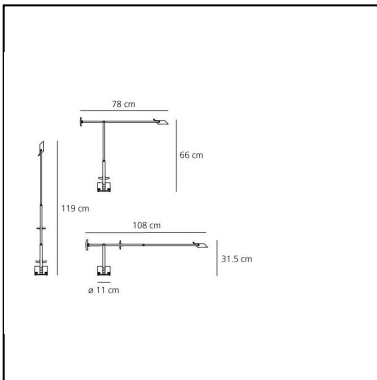

LUMINAIRE

- Transformer availability: **Integrated**
- Watt: **8W**
- Voltage: **220V-240V**
- Delivered lumen output: **468lm**
- CCT: **3000K**
- Efficiency: **61%**
- Efficacy: **58.49lm/W**
- CRI: **90**
- Dimmer Typology: **Microswitch Dimmer**

DESCRIPTION

Artemide celebrates Tizio's 50th anniversary with a special version in Richard Sapper's favorite red. Tizio is not only a masterpiece of Artemide collection but also an icon of Italian design. Designed 50 years ago, it is still absolutely contemporary also thanks to a new integrated LED source. An elegant synthesis of intelligent components elaborated by Richard Sapper has created a timeless product. *"When we presented it, there was nothing like it on the market, it was revolutionary. Tizio is beautiful in any different position, it is a harmonious object in all its parts, you move it with one hand and it is always extremely precise. It is not that we don't change anything over the years because we can't, we don't change anything because that's the way it is."* Ernesto Gismondi, 2014

FEATURES

- Product Code: **A009210**
- Colour: **Black**
- Installation: **Table**
- Material: **aluminium, technopolymer**
- Series: **Design Collection**
- Environment: **Indoor**
- Area contract: **Hospitality, Office, Residential**
- Emission: **Direct Adjustable**
- design by: **Richard Sapper**

DIMENSIONS

- Length: **780 mm**
- Height: **660 mm**
- Base Diameter: **110 mm**
- Max Extension Height: **1190 mm**
- Max Extension Length: **1080 mm**
- Inclination: **-42+42**

SOURCES INCLUDED

- Category: **Led**
- Number: **1**
- Watt: **6.75W**
- Delivered lumen output: **764lm**
- Color temperature (K): **3000K**
- CRI: **90**
- Color Tolerance: **MacAdam 2SDCM**
- Efficacy: **113lm/W**
- Service Life: **118000-L90**