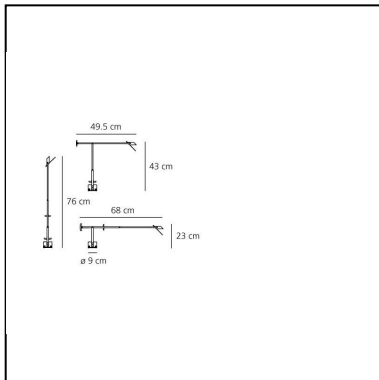

Tizio Micro

Richard Sapper

IP20   

LUMINAIRE *

- Transformer availability: **Integrated**
- Watt: **2,7W**
- Voltage: **220V-240V**
- Delivered lumen output: **150lm**
- Efficiency: **48%**
- Efficacy: **75.22lm/W**
- CRI: **80**

* Photometric data may vary depending on the source installed.
Light measurements are provided in relative form and technical lighting calculations may be updated according to the effective source used.

DIMENSIONS

- Length: **495 mm**
- Height: **430 mm**
- Base Diameter: **90 mm**
- Max Extension Height: **760 mm**
- Max Extension Length: **680 mm**
- Impact Resistance: **N/D**
- Glow Wire Test: **N/D°**

SOURCES NOT INCLUDED

- Category: **LED RETROFIT**
- Number: **1**
- Watt: **2,4W**
- Socket: **G4**