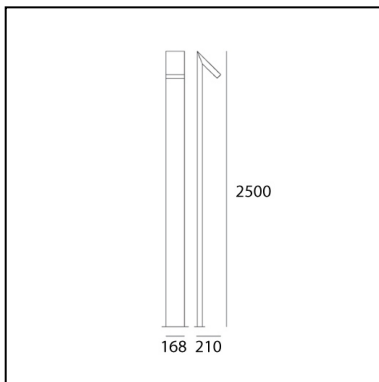

Chilone Pole 250 Anthracite gray

Ernesto Gismondi

LUMINAIRE

- Watt: **14W**
- Voltage: **220V-240V**
- Delivered lumen output: **628lm**
- CCT: **3000K**
- Efficiency: **48%**
- Efficacy: **44.85lm/W**
- CRI: **80**

Notes

Floor version is available in three heights and in Up model. Floor fixing with ground mounting plate.

DESCRIPTION

Floor and wall matching outdoor luminaires. It is possible to install the device with the light pointed either downwards or upwards.

DIMENSIONS

- Length: **210 mm**
- Width: **168 mm**
- Height: **2500 mm**

SOURCES INCLUDED

- Category: **Led**
- Number: **1**
- Watt: **16W**
- Color temperature (K): **3000K**
- Color Tolerance: **MacAdam 2SDCM**
- Service Life: **L70 (6K) 50000h**