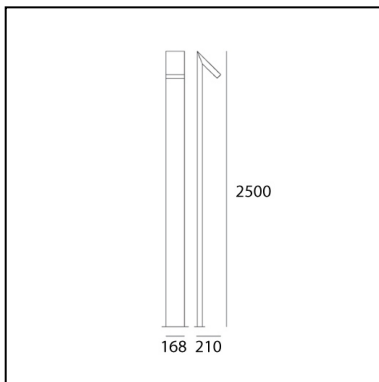

Chilone Pole 250 Gray/white

Ernesto Gismondi

LUMINAIRE

- Watt: **14W**
- Voltage: **220V-240V**
- Delivered lumen output: **628lm**
- CCT: **3000K**
- Efficiency: **48%**
- Efficacy: **44.85lm/W**
- CRI: **80**

Notes

Floor version is available in three heights and in Up model. Floor fixing with ground mounting plate.

DESCRIPTION

Floor and wall matching outdoor luminaires. It is possible to install the device with the light pointed either downwards or upwards.

DIMENSIONS

- Length: **210 mm**
- Width: **168 mm**
- Height: **2500 mm**

SOURCES INCLUDED

- Category: **Led**
- Number: **1**
- Watt: **16W**
- Color temperature (K): **3000K**
- Color Tolerance: **MacAdam 2SDCM**
- Service Life: **L70 (6K) 50000h**