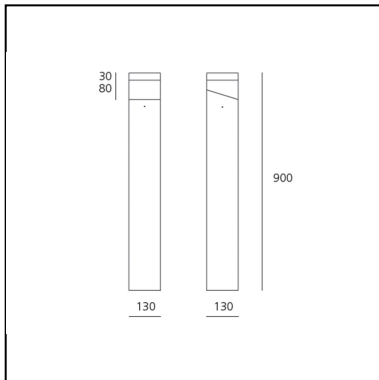

Tetragono Floor 90 - 3000K

Ernesto Gismondi

DESCRIPTION

Consists of lamp and supporting pole. Lamp support in extruded EN-AW-6060 aluminium, subjected to chromate treatment and painted, height 900mm, with painted steel base flange, with holes for floor installation by means of log bolts or dowels. Lighting unit in die-cast EN-AB 47100 aluminium painted with 3-stage outdoor treatment: nanotechnologies, anti-oxidizing primer, polyester paint. Provided with metalized polycarbonate reflectors. UV resistant diffuser in shock resistant polycarbonate with bright finish. AISI 316 fixing screws and silicone gaskets. Provided with cable and IP67 connector for the connection to the mains suitable for 5-13.5mm diameter cables. IP Rating IP65. Insulation class I. Technical features in compliance with EN60598-1.

IP65 

FEATURES

- Product Code: **T417200W00**
- Colour: **Grey antracite**
- Installation: **Floor**
- Material: **Aluminum, polycarbonate**
- Series: **Architectural Outdoor**
- design by: **Ernesto Gismondi**

DIMENSIONS

- Length: **130 mm**
- Width: **130 mm**
- Height: **900 mm**
- Impact Resistance: **IK10**
- Glow Wire Test: **650°**

LUMINAIRE

- Watt: **15W**
- Voltage: **220V-240V**
- Delivered lumen output: **481lm**
- CCT: **3000K**
- Efficiency: **34%**
- Efficacy: **32.07lm/W**
- CRI: **90**